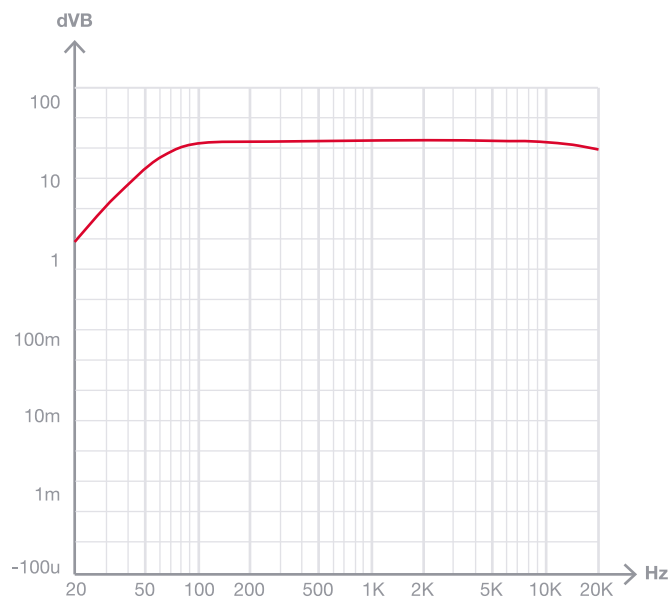

Frequency response

Block diagram

+ Info
<https://fonestar.com/PROX-240S>